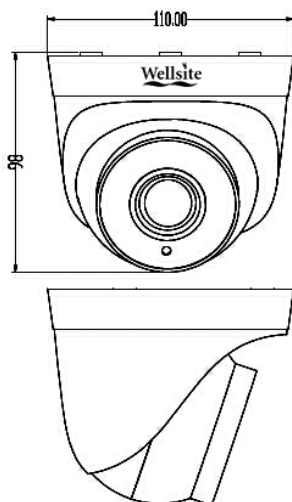

Dimension

Model	WPK-2036EI (P)
Camera	
Image Device	1/2.7" 2.0MP CMOS Sensor
CMOS Sensor	F22
DSP Device	Hisilicon Hi3516E V100
Effective Pixels	1920(H) x 1080(V)
Electronic Shutter	Auto, 1/25s ~ 1/10,000s
Mini. Illumination	Color: 0.1Lux@F1.2, B/W: 0.01Lux@F1.2
Scanning System	Progressive Scanning
Synchronization	Internal Synchronization
Noise Reduction	3D-NR
S/N Ratio	More than 50dB
Back Light Compensation	On/Off
Auto Iris	On/Off
Wide Dynamic Range	DWDR
Auto Gain Control	On/Off
White Balance	Auto/Indoor/Outdoor
Day & Night	Auto/Black&White/Color
Defogging	ON/OFF
Privacy Mask	4 area
IR LEDs	$\Phi 28\mu \times 3$pcs, IR Range: 20m.
Lens	
Pixel	3.0 Megapixel
Image Format	1/2.7"
Focal Length	3.6mm ICR Lens (6mm is Optional)
Wavelength	850nm.
Aperture	F2.6
Mount	M12x0.5
Field Angle (DxHxV)	1/2.7" : 120° x 96° x 72° 1/3" : 104° x 83.2° x 62.4°
Focus	Fixed
Zoom	Fixed
Video	
Video Mode	Main Stream/ Sub Stream
Video Compression	H.264, AVI, MJPEG
Video Resolution	1920x1080/ 1280x720
Frame Rate	Main 1080P@25/30fps, 720P@25/30fps Sub D1@25/30fps
Video Standard	PAL : 1 ~ 25fps, NTSC : 1 ~ 30fps
Video Bit Rate	32Kbps ~ 16Mbps, Supports CBR/VBR
I Frame Interval	1 ~ 12
Video Quality	Five levels under VBR, Free adjustment under CBR
Audio	
Audio Compression	N/A
Network	
Ethernet	RJ-45 (10/100Base-T)
Protocol	TCP/IP, UDP, RTSP, DNS, DDNS, DHCP, FTP, NTP, SMTP, UPNP
Compatibility	ONVIF, CGI
Max. User Access	Simultaneous monitoring for up to 8 users
User Access Setting	Right Settings, Channel Settings, IP&MAC Address
Smart Phone	iPhone, iPad, Android Phone, Android Pad
Web Browser	IE Browsing, CMS remote control
Auxiliary Interface	
Storage	Network remote storage
Smart Alarm	Motion Detection, E-mail alarm
Motion Detection	Video Motion/ Video Lost
General	
PoE	PoE (IEEE 802.3af) Optional for (P) Series
Power Supply	DC 12V $\pm$ 10%/ PoE
Power Consumption	Max 5W
Working Temp.	-30°C ~ +60°C
Working Humidity	Less than 0%~ 90%RH (no condensation)
Ingress Protection	IP65
Dimensions	110mm x 98mm.
Weight	300g