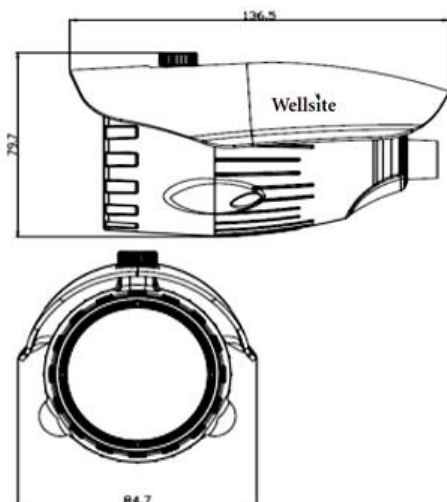

Dimension

Model	WHE-3613EI (P)	WHE-3620EI (P)
Camera		
Image Sensor	1/3" 1.3MP CMOS Sensor	1/3" 2.0MP CMOS Sensor
Main Processor	Hisilicon Hi3518E V200 DSP	
Effective Pixels	1280(H) x 960(V)	1920(H) x 1080(V)
Electronic Shutter	Auto, 1/50s ~ 1/10,000s	
Mini. Illumination	0.01Lux@F1.2(AGC ON), 0Lux IR on	
Scanning System	Progressive Scanning	
Synchronization	Internal Synchronization	
Noise Reduction	3D-NR	
S/N Ratio	More than 50dB	
Back Light Compensation	On/Off	
Auto Iris	On/Off	
Wide Dynamic Range	DWDR	
Auto Gain Control	On/Off	
White Balance	Auto/Indoor/Outdoor	
Day & Night	Auto/Black&White/Color	
Defogging	ON/OFF	
Privacy Mask	ON/OFF	
IR LED	Φ 5x30pcs, IR Range: 25m.	
Lens		
Pixel	2.0 Megapixel	3.0 Megapixel
Image Format	1/2.7"	
Focal Length	3.6mm ICR Lens	
Aperture	F2.6	
Mount	M12x0.5	
Field Angle (DxHxV)	1/2.7" : 120° x 96° x 72°	
	1/3" : 104° x 83.2° x 62.4°	
M.O.D	0.3m	
Focus	Fixed	
Zoom	Fixed	
Video		
Video Mode	Main Stream/ Sub Stream	
Video Compression	H.264 Baseline/ H.264 Main Profile/ H.264 High Profile	
Video Resolution	1280x960/ 1280x720	1920x1080/ 1280x720
Frame Rate	Main	960P@23/30fps, 720P@25/30fps
	Sub	1080P@15/17fps, 720P, D1@25/30fps D1, CIF@25/30fps
Video Standard	PAL : 1 ~ 25fps, NTSC : 1 ~ 30fps	
Video Bit Rate	32Kbps ~ 8Mbps, Supports CBR/VBR	
I Frame Interval	1 ~ 12	
Video Quality	Five levels under VBR, Free adjustment under CBR	
Audio		
Audio Compression	G711A	
Audio Encoding	8000Hz	
Network		
Ethernet	RJ-45 (10/100Base-T)	
Protocol	IPv4, IPv6, HTTP, DHCP, DNS, RTSP, PPPoE, DDNS, FTP, Email, UPNP	
Compatibility	ONVIF, GB-T/ 28181-2011	
Max. User Access	10 users	
User Access Setting	Right Settings, Channel Settings, IP&MAC Address	
Smart Phone	iPhone, iPad, Android Phone, Android Pad	
Web Browser	IE Browsing, CMS remote control	
Auxiliary Interface		
Smart Alarm	Motion Detection, E-mail alarm	
Motion Detection	Video Motion/ Video Lost	
General		
PoE	PoE (IEEE 802.3af) Optional for (P) Series	
Power Supply	DC 12V $\pm$ 10%	
Power Consumption	Max 5W	
Working Environment	-20°C ~ +55°C/Less than 90%RH (no condensation)	
Ingress Protection	IP66	
Dimensions	204.72 x 79.7 x 84.7 mm.	
Weight	800g