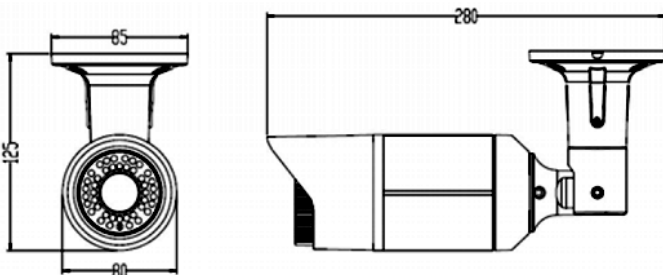

Dimension

Model	WTX-3013TE	WTX-3020TE
Camera		
Image Sensor	1/3" 1.3MP CMOS Sensor Hisilicon DSP Hi3518E	1/3" 2.0MP CMOS Sensor Hisilicon DSP Hi3518E
Effective Pixels	1280(H)x960(V)	1920(H)x1080(V)
Electronic Shutter	Auto, 1/50s ~ 1/10,000s	
Mini. Illumination	0.01Lux@F1.2(AGC ON), 0Lux IR LED On	
Scanning System	Progressive Scanning	
Synchronization	Internal	
Noise Reduction	0 ~ 255 adjustable	
S/N Ratio	More than 50dB	
Wide Dynamic Range	0 ~ 128 adjustable	
Gain Control	Auto/Manual	
White Balance	Auto/Manual	
Day & Night	Auto/Black&White/Color	
Privacy Mask	ON/OFF	
IR LED	ϕ 5x42pcs	
IR Range	IR Range: 35M	
Lens		
Pixel	2.0 Megapixel	3.0 Megapixel
Focal Length	2.8 ~ 12mm Varifocal Lens	
Iris	Manual	
Iris Range	F1.4 ~ Close	
Angel Of View	Wide: 100°02' x 74°03' Tele: 23°26' x 17°36'	
Focus	Manual	
Zoom	Manual	
Video		
Video Mode	Main Stream/ Sub Stream/ Mobile View	
Video Compression	H.264 Base line/ Main Profile/ MJPEG	
Video Resolution	960P(1280x960) / 720P(1280x720) /	1080P(1920x1080) / 720P(1280x720) /
Video Frame	PAL: 1 ~ 25fps, NTSC: 1 ~ 30fps	
Video Bit Rate	32Kbps ~ 8Mbps Supports CBR/VBR	
I Frame Interval	1 ~ 50	
Quality	5 Levels under VBR, Free adjustment under CBR	
Audio		
Audio Compression	G711A	
Audio Encoding	8000Hz	
Network		
Ethernet	RJ-45 (10/100Base-T)	
Wi-Fi	N/A	
Protocol	IPv4, IPv6, HTTP, DHCP, DNS, RTSP, PPPoE, DDNS, FTP, Email, UPNP	
Compatibility	ONVIF	
Online Connection	Support simultaneous monitoring 8 users, Support multi-stream real time transmission	
User Access Setting	Right Settings, Channel Settings, IP&MAC Address Limit Settings	
P2P (Plug to Play)	Exclusive Cloud Server	
Smart Phone	iPhone, iPad, Android Phone, Android Pad	
Remote Monitoring	IE Browsing, CMS remote control	
Auxiliary Interface		
Memory Slot	N/A	
RS485	N/A	
Alarm	1/1 channel In/Out (Optional)	
PIR Sensor Range	N/A	
Motion Detection	Video Motion/ Video Lost	
Smart Alarm	Motion Detection, Email Alarm	
General		
PoE	PoE 802.3af (Optional for P Series)	
Power Supply	DC 12V $\pm$ 10%	
Power Consumption	Max 5W	
Working Environment	-20°C ~ +55°C/Less than 95%RH (no condensation)	
Ingress Protection	IP66	
Dimensions	125(W) x 80(H) x 280(D) mm	
Weight	1500g