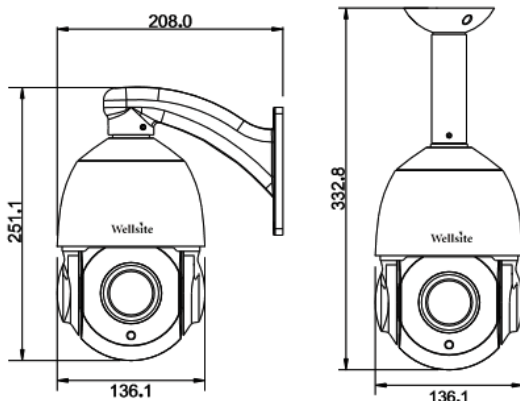

Dimensions

Model	WNP-1220XC	
Camera		
Image Sensor	1/3" SONY 323 2.0MP CMOS Sensor	
Effective Pixels	1080P (1920x1080)	
Scanning System	Progressive Scan	
Min. Illumination	Color: 0.01Lux, B/W: 0Lux	
White Balance	Auto/ Manual/ Sun light/ Cloudy/ Incandescent light/ Cool white fluorescent light/ Sodium light	
Shutter Speed	1/30(25) sec - 1/8,000 sec	
Wide Dynamic Range	DWDR Level: 0 ~ 255	
HLC/BLC/DWDR	Auto/Manual	
Gain Control	Auto/Manual, 1X ~ 64X	
Noise Reduction	3D NR	
Day/Night	Auto(IR-CUT Filter)/Color/B/W	
IR LEDs	Φ16x4pcs Array, 60M Night Vision Distance	
IR LEDs Mode	Outcontrol/ Night/ Day/ Auto	
Motion Detection	On/ Off	
Privacy Masking	4 zone	
Region of Interest	4 zone	
Lens		
Focal Length	f=4.7 ~ 84.6mm. Varifocal lens	
Optical Zoom	20X Optical Zoom	
Digital Zoom	30X Digital Zoom	
View of Angle	Horizontal: 360°; Vertical: 90°	
Focus	Manual/Auto/Semi-Auto/One Push	
Pan and Tilt		
Panning Range	0° ~ 360° (endless)	
Panning Speed	Max.45°/sec (proportional to zoom ratio)	
Tilting Range	0° ~ 93° (upward-level-downward)	
Tilting Speed	Max.30°/sec (proportional to zoom ratio)	
Number of Preset Pattern	Up to 255 preset (support custom preset function) 4 Pattern (ten minutes)	
Guard Tours	3 Groups	
PTZ Protocol	Pelco-D, Pelco-P, Samsung, Pelco-DH, Pelco-HK	
Baud Rate	2400/ 4800/ 9600/ 19200/ 38400	
Video		
Codec Platform	High-Performance TI Davinci DSP	
Video Compression	H.264 Baseline, Main profile, High Profile, MJPEG	
Video Stream	Main Stream	1920x1080, 1280x960, 1280x720, 720x576, 720x480
	Sub Stream	640x480, 480x360, 352x288, 320x240, 176x144
	MJPEG	1280x720
Video Frame Rate	1080p@25/30fps, 960p@25/30fps, 720p@25/30fps	
Video Bit Rate	CBR(128-10000kbps), VBR	
Audio (Optional)		
Audio Compression	G.711a/ G.711u/ PCM/ G726/ ACC	
Audio Sample Rate	8k, Input volume: 1 ~ 10	
Audio In/Out	1CH/1CH	
Network		
Ethernet	RJ-45 (10/100Base-T) Ethernet interface	
Protocol	IPv4, IPV6, RTSP/RTP/RTCP, TCP/UDP, HTTP, HTTPS, DHCP, DNS, FTP, DDNS, NTP, SMTP, QoS, IGMP	
Compatibility	ONVIF 2.0	
Alarm (Optional)		
Alarm Mode	Motion Detection	
Alarm Action	Send alarm photo to your email	
General		
Character Display	Support 5 zone, 36 Character	
SD Card	Support up to 128Gb Micro SD Card	
Power Supply	DC12V 3A	
Power Consumption	Day: less than 3W; Night: less than 12W	
PoE	IEEE802.3af (Optional)	
Temperature	-20° ~ +60°	
Operating Humidity	10% ~ 90% (Non-condensing)	
Protection Grade	IP66, Built-in Surge and Lightning Protection Devices 6000V Transient Voltage	
Dimension	251.1mm x 208.0mm x 136.1mm	
Weight	1.6Kg (with wall mounting bracket)