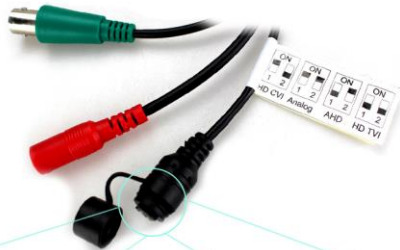

DIP Switch

Model	ACTC-1336CH
Camera	
Image Device	1/3" 1.3 Megapixel CMOS Sensor
CMOS Sensor	H65
DSP Device	Fullhan V20E (FH8532E)
Effective Pixel	1280(H) x 960(V)
Scanning System	Progressive Scan
Synchronization	Internal
Electronic Shutter	AUTO/1/50(1/60) ~ 1/50,000sec
Min. Illumination	0.01Lux@F1.2(AGC ON), 0Lux IR ON
S/N Ratio	More than 41dB
Video Output	AHD/CVI/TVI : 960P, CVBS : 960H
Transmission Distance	Over 500 meters via 75-3 coaxial cable
Camera Features	
Infrared LED	$\Phi 5 \times 30$PCS IR LEDs
Max. IR LEDs Length	IR Range 25M
Day/Night	EXT (Default)/ AUTO/ Color/ B/W
Backlight Compensation	AUTO
White Balance	AUTO
Gain Control	AUTO
Noise Reduction	Adjustable
Contrast	Adjustable
DWDR	ON/OFF
Camera Title	N/A
Motion Detection	N/A
Privacy Masking	N/A
Ultra Defog	N/A
Lens	
Pixel	3.0 Megapixel
Image Format	1/2.7"
Wavelength	850nm
Focal Length	3.6mm ICR Lens (6mm is Optional)
Max Aperture	F2.6
Focus	N/A
Zoom	N/A
Field Angle (DxHxV)	1/2.7" 120°x96°x72°
	1/3" 104°x83.2°x62.4°
	1/4" 74°x59.2°x44.4°
IRIS	Fied
Mount Type	M12
Video	
Compression	H.264 High profile
Resolution	960P (1280x960)
Video Frame Rate	1.3MP/960P (1~25/30fps)
Bit Rate	H.264: 32K ~ 8192Kbps
TV System	PAL/NTSC (Customized)
Video Space	1 Hour = 900MB
Video Output	1 Vp-p/75 Ohms
Auxiliary Interface	
Audio	N/A
RS485	N/A
Alarm	N/A
OSD Manu	N/A
OSD Language	N/A
Video Signal Switch	DIP Switch 4 Mode of video output signal
Bracket	3-Axis Bracket
General	
Power Supply	DC 12V±10% 420mA
Power Consumption	Max 5W
Working Environment	-10°C ~ +50°C / Less than RH95% (no condensation)
Ingress Protection	IP66
Vandal Resistance	N/A
Dimensions	185 x 66mm.
Weight	700g