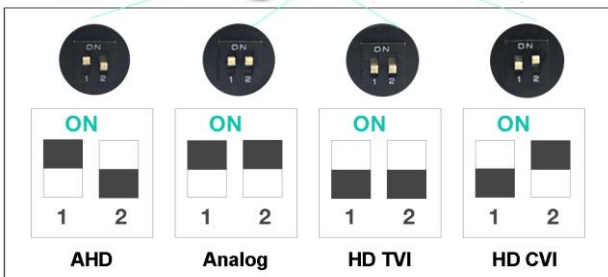

### DIP Switch

Model	ACTC-1336CH
<b>Camera</b>	
<b>Image Device</b>	1/3" 1.3 Megapixel CMOS Sensor
<b>CMOS Sensor</b>	H65
<b>DSP Device</b>	Fullhan V20E (FH8532E)
<b>Effective Pixel</b>	1280(H) x 960(V)
<b>Scanning System</b>	Progressive Scan
<b>Synchronization</b>	Internal
<b>Electronic Shutter</b>	AUTO/1/50(1/60) ~ 1/50,000sec
<b>Min. Illumination</b>	0.01Lux@F1.2(AGC ON), 0Lux IR ON
<b>S/N Ratio</b>	More than 41dB
<b>Video Output</b>	AHD/CVI/TVI : 960P, CVBS : 960H
<b>Transmission Distance</b>	Over 500 meters via 75-3 coaxial cable
<b>Camera Features</b>	
<b>Infrared LED</b>	$\Phi 5 \times 30$ PCS IR LEDs
<b>Max. IR LEDs Length</b>	IR Range 25M
<b>Day/Night</b>	EXT (Default)/ AUTO/ Color/ B/W
<b>Backlight Compensation</b>	AUTO
<b>White Balance</b>	AUTO
<b>Gain Control</b>	AUTO
<b>Noise Reduction</b>	Adjustable
<b>Contrast</b>	Adjustable
<b>DWDR</b>	ON/OFF
<b>Camera Title</b>	N/A
<b>Motion Detection</b>	N/A
<b>Privacy Masking</b>	N/A
<b>Ultra Defog</b>	N/A
<b>Lens</b>	
<b>Pixel</b>	3.0 Megapixel
<b>Image Format</b>	1/2.7"
<b>Wavelength</b>	850nm
<b>Focal Length</b>	3.6mm ICR Lens (6mm is Optional)
<b>Max Aperture</b>	F2.6
<b>Focus</b>	N/A
<b>Zoom</b>	N/A
<b>Field Angle (DxHxV)</b>	1/2.7" 120°x96°x72°
	1/3" 104°x83.2°x62.4°
	1/4" 74°x59.2°x44.4°
<b>IRIS</b>	Fied
<b>Mount Type</b>	M12
<b>Video</b>	
<b>Compression</b>	H.264 High profile
<b>Resolution</b>	960P (1280x960)
<b>Video Frame Rate</b>	1.3MP/960P (1~25/30fps)
<b>Bit Rate</b>	H.264: 32K ~ 8192Kbps
<b>TV System</b>	PAL/NTSC (Customized)
<b>Video Space</b>	1 Hour = 900MB
<b>Video Output</b>	1 Vp-p/75 Ohms
<b>Auxiliary Interface</b>	
<b>Audio</b>	N/A
<b>RS485</b>	N/A
<b>Alarm</b>	N/A
<b>OSD Manu</b>	N/A
<b>OSD Language</b>	N/A
<b>Video Signal Switch</b>	DIP Switch 4 Mode of video output signal
<b>Bracket</b>	3-Axis Bracket
<b>General</b>	
<b>Power Supply</b>	DC 12V±10% 420mA
<b>Power Consumption</b>	Max 5W
<b>Working Environment</b>	-10°C ~ +50°C / Less than RH95% (no condensation)
<b>Ingress Protection</b>	IP66
<b>Vandal Resistance</b>	N/A
<b>Dimensions</b>	185 x 66mm.
<b>Weight</b>	700g