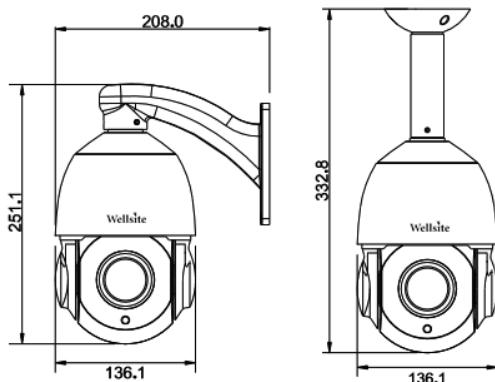

Dimensions

Model	WNP-1418XC	
Camera		
Image Sensor	1/3" OmiVision OV4689 4.0MP CMOS Sensor	
Effective Pixels	4MP (2592x1520)	
Scanning System	Progressive Scan	
Min. Illumination	Color: 0.1Lux, B/W: 0Lux	
White Balance	Auto/ Manual/ Sun light/ Cloudy/ Incandescent light/ Cool white fluorescent light/ Sodium light	
Shutter Speed	1/1 sec - 1/30,000 sec	
S/N Ratio	>50dB	
Wide Dynamic Range	DWDR Level: 0 ~ 255	
HLC/BLC/DWDR	Auto/Manual	
Gain Control	Auto/Manual, 1X ~ 64X	
Noise Reduction	3D NR	
Day/Night	Auto(IR-CUT Filter)/Color/B/W	
IR LEDs	6pcs Array, 60M Night Vision Distance	
IR LEDs Mode	Outcontrol/ Night/ Day/ Auto	
Motion Detection	On/ Off	
Privacy Masking	4 zone	
Region of Interest	4 zone	
Lens		
Focal Length	f=4.7 ~ 94mm. Varifocal lens	
Optical Zoom	18X Optical Zoom	
Digital Zoom	30X Digital Zoom	
Iris	F1.6 ~ F2.8	
Focus	Manual/Auto/Semi-Auto/One Push	
Pan and Tilt		
Panning Range	0° ~ 360° (endless)	
Panning Speed	Max.120°/sec (proportional to zoom ratio)	
Tilting Range	0° ~ 93° (upward-level-downward)	
Tilting Speed	Max.90°/sec (proportional to zoom ratio)	
Number of Preset	Up to 220 preset (support custom preset function)	
Pattern	4 Pattern (ten minutes)	
Guard Tours	4 Groups	
PTZ Protocol	Pelco-D, Pelco-P, Samsung, Pelco-DH, Pelco-HK	
Baud Rate	1200/ 2400/ 4800/ 9600bps	
Video		
Video Compression	H.264, H.265, MJPEG	
Video Stream	Main Stream	2592x1520, 2304x1296, 1920x1080, 1280x960
	Sub Stream	640x480, 480x360, 352x288, 320x240, 176x144
	MJPEG	1280x720
Video Frame Rate	4MP@22fps, 3MP@30fps, 2MP@30fps, 1.3MP@30fps	
Video Bit Rate	CBR(32kbps ~ 16Mbps), VBR	
Audio (Optional)		
Audio Compression	G.711a/ G.711u/ PCM/ G726/ ACC	
Audio Sample Rate	8k, Input volume: 1 ~ 10	
Audio In/Out	1CH/1CH	
Network		
Ethernet	RJ-45 (10/100Base-T) Ethernet interface	
Protocol	TCP/IP, HTTP, DHCP, DNS, DDNS, RTP, RTSP, PPPoE, SMTP, NTP, UPnP, SNMP, FTP, 802.1x, QOS, HTTPS	
Compatibility	ONVIF 2.4	
Alarm (Optional)		
Alarm Mode	Motion Detection, Occlusion & Memory error alarm	
Alarm Action	Send alarm photo to your email	
General		
Character Display	Support 5 zone, 36 Character	
SD Card	Support up to 64G Micro SD Card	
Power Supply	DC12V 3A	
Power Consumption	Day: less than 3W; Night: less than <25W	
PoE	(Optional)	
Temperature	-40° ~ +60°	
Operating Humidity	10% ~ 95% (Non-condensing)	
Protection Grade	IP66, Built-in Surge and Lightning Protection Devices 6000V Transient Voltage	
Dimension	251.1mm x 208.0mm x 136.1mm	
Weight	3.0Kg (with wall mounting bracket)	