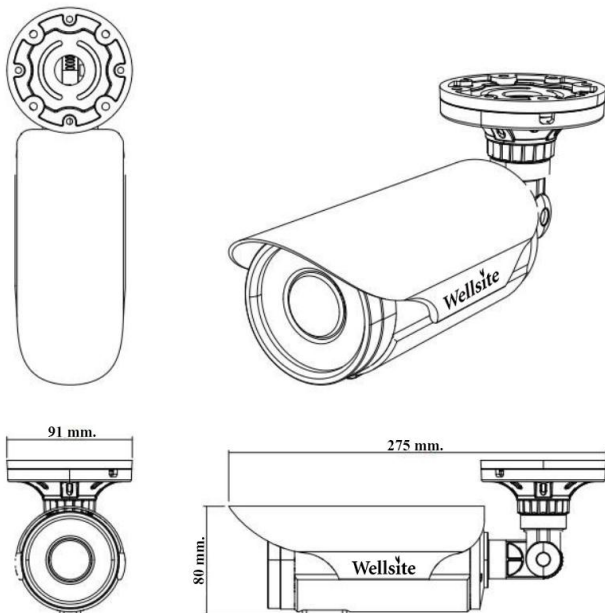

Dimension (mm.)

Model	WNL-1340BF (P)	WNL-2440BF (P)
Camera		
Image Sensor	1.3MP 1/3" SONY Exmor CMOS Sensor	2.0MP 1/3" SONY Exmor CMOS Sensor
Core processor	ARM9 Architecture Processor	
Effective Pixels	1280(H)$\times$960(V)	1920(H)$\times$1080(V)
Operation System	Embedded Linux	
Electronic Shutter	Auto, 1/50s ~ 1/10,000s	
Min. Illumination	0.01Lux @(F1.2 AGC ON), 0Lux with IR ON	
S/N Ratio	More than 50dB	
Video Output	Network	
Camera Features		
Infrared LED	$\Phi 5 \times 72$ pcs IR LEDs	
Max. IR LEDs Length	60 Meter	
Day/Night	IR Cut Filter with auto switch, IR Sensor	
Backlight	BLC/ WDR (120dB)	
White Balance	Auto/Manual	
Gain Control	Auto/Manual	
Noise Reduction	3D-NR	
Privacy Masking	Up to 4 areas	
Ultra Defog	Support	
Image Configure	Saturation, Brightness, Contrast, Sharpness, Mirror, 3D NR, White Balance, BLC, FLK (Flicker Control)	
Lens		
Focal Length	2.8 ~ 12mm. Verifocal lens	
Max Aperture	F1.4	
Focus Control	Manual	
Angle of View	H: 85.6°(Wide) ~ 28.6°(Tele)	
Lens Type	Manual	
Mount Type	Board-in Type	
Video		
Compression	H.264 Base line/ Main Profile/ High profile/ MJPEG	
Resolution	960P(1280$\times$960)/ 720P(1280$\times$720)/ D1(704$\times$576)	1080P(1920$\times$1080)/ 720P(1280$\times$720)/ D1(704$\times$576)
Frame Rate	Main Stream	1.3M/960P (1~25/30fps)/ 1.0M/720P (1~25/30fps)
	Extra Stream	D1/CIF(1~25/30fps)
Bit Rate	32Kbps ~ 8Mbps Supports CBR/ VBR	
ROI	Up to 4 areas	
Event Action	Video capture storage to back-end equipment, mobile phoneme-mail notification, channel amplifier, map display, go to the preset position	
Audio		
Compression	G.711a/ G.711u	
Interface	1/1 channel In/Out	
Network		
Ethernet	1 RJ45 Ethernet interface, 10/100M adaptation	
Protocol	IPv4/IPv6, HTTP, HTTPS, SSL, TCP/IP, UDP, UPnP, ICMP, IGMP, SNMP, RTSP, RTP, SMTP, NTP, DHCP, DNS, PPPOE, DDNS, FTP, IP Filter, QoS, Bonjour	
Compatibility	ONVIF, PSIA, CGI	
Max. User Access	20 users	
Smart Phone	iPhone, iPad, Android, Windows Phone	
Auxiliary Interface		
Memory Slot	Micro SD, Max 64GB	
Alarm	1/1 channel In/Out	
Motion Detection	Support	
General		
Power Supply	DC12V, 1000mA, PoE (802.3af) Optional for (P) Series	
Power Consumption	<12W (IR on: +2W)	
Working Environment	-10°C ~ +50°C/ -20°C ~ +60°C Less than 95%RH (no condensation)	
Ingress Protection	IP66 Protection	
Vandal Resistance	IK10	
Dimensions	275(L) x 91(W) x 80(H)mm.	
Weight	1.85 Kg