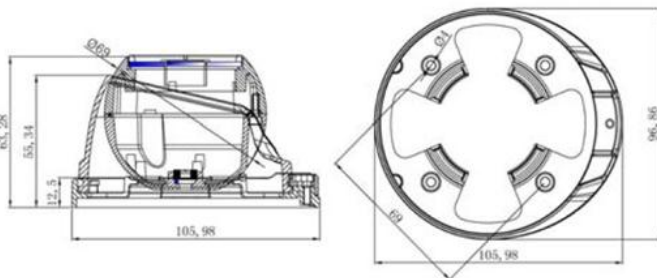

WDS-2013EI / WDS-2020EI

1.3/2.0MP Vandalproof IP Dome Camera

Technical Specification

Key Features

- Vandalproof IR Dome Camera.
- 1.3/2.0MP 1/3" CMOS Sensor Hisilicon DSP Hi3518E.
- Day&Night (ICR), AWB, AGC, 3D NR.
- IR LED: ϕ 5X24PCS.
- IR range: 20M.
- 3.6mm. Board Lens.
- Support connect to NVR.
- Support browsers: IE, Google Chrome, Opera, Firefox.
- Support iPhone, iPad, Android Phone, Android Pad.
- Support single, dual streams.
- Support several servers, IP address, DDNS, FTP, UPNP.
- Advanced H.264 High profile compression.
- Metal+Plastic Case, IP66 Protection.
- Dimensions: ϕ 105.98(W) x 96.86(H) mm.
- Weight: 600g.

Dimension

Model	WDS-2013EI	WDS-2020EI
Camera		
Image Sensor	1/3" 1.3MP CMOS Sensor Hisilicon DSP Hi3518E	1/3" 2.0MP CMOS Sensor Hisilicon DSP Hi3518E
Effective Pixels	1280(H)x960(V)	1920(H)x1080(V)
Electronic Shutter	Auto, 1/50s ~ 1/10,000s	
Mini. Illumination	0.01Lux@F1.2(AGC ON), 0Lux IR on	
Scanning System	Progressive Scanning	
Synchronization	Internal	
Noise Reduction	0 ~ 255 adjustable	
S/N Ratio	More than 50dB	
Wide Dynamic Range	0 ~ 128 adjustable	
Gain Control	Auto/Manual	
White Balance	Auto/Manual	
Iris	Auto/Manual	
Day & Night	Auto/Black&White/Color	
Privacy Mask	ON/OFF	
IR LED	ϕ 5x24pcs, IR Range: 20M	
Lens		
Pixel	2.0 Megapixel	3.0 Megapixel
Image Format	1/2.7"	
Focal Length	3.6mm ICR Lens	
Aperture	F2.6	
Mount	M12x0.5	
Field Angle (DxHxV)	1/2.7" : 120°x96°x72°	1/2.7" : 119°x92°x64°
	1/3" : 104°x83.2°x62.4°	1/3" : 106°x80°x58°
	1/4" : 74°x59.2°x44.4°	
Focus	N/A	
Zoom	N/A	
Video		
Video Mode	Main Stream/Sub Stream/Mobile View	
Video Compression	H.264/H.264_bASERLINE/MJPEG	
Video Resolution	960P(1280x960) / 720P(1280x720) /	1080P(1920x1080) / 720P(1280x720) /
Video Frame	PAL: 25fps, NTSC: 30fps	
Video Bit Rate	16Kbps ~ 20000Kbps	
I Frame Interval	1 ~ 50	
Audio		
Audio Compression	G711A	
Audio Encoding	8000Hz	
Network		
Ethernet	RJ-45 (10/100Base-T)	
Wi-Fi	N/A	
Protocol	IPv4, IPv6, HTTP, DHCP, DNS, RTSP, PPPoE, DDNS, FTP, Email, UPNP	
Compatibility	ONVIF	
Max. User Access	10 users	
User Access Setting	Right Settings, Channel Settings, IP&MAC Address Limit Settings	
P2P(Plug to Play)	Exclusive Cloud Server	
Smart Phone	iPhone, iPad, Android Phone, Android Pad	
Web Browser	IE, Google Chrome, Opera, Firefox	
Auxiliary Interface		
Memory Slot	N/A	
RS485	N/A	
Alarm	1/1 channel In/Out	
PIR Sensor Range	N/A	
Motion Detection	Video Motion/Video Lost	
General		
PoE	PoE(802.3af) Optional	
Power Supply	DC 12V $\pm$ 10%	
Power Consumption	Max 5W	
Working Environment	-20°C ~ +60°C/Less than 95%RH (no condensation)	
Ingress Protection	IP66	
Dimensions	ϕ 105.98(W) x 96.86(H) mm	
Weight	600g