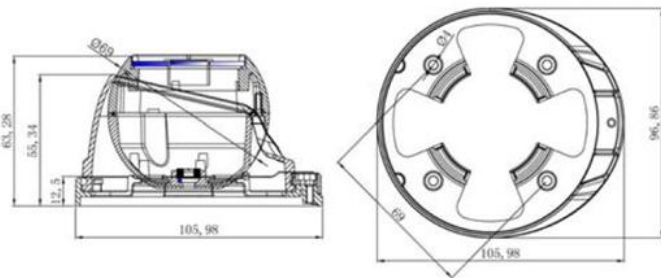

WDM-2013MC / WDM-2020MC

1.3/2.0 Megapixels Dome IP IR Camera

Technical Specification

Key Features

- Network IP Dome IR Camera.
- 1/3" 1.3/2.0 Megapixel APTINA CMOS Sensor.
- H.264&MJPEG video compression and Image capture.
- Max. 25/30fps@1080P (1920x1080), 960P (1280x960), 720P (1280x720).
- Built-in 3.6mm. 2MP/3MP ICR Board Lens (6mm. is Optional).
- 20pcs Φ 5mm, IR Distance 20m.
- Support Multi-stream real time transmission.
- Support IR-Cut Day/ Night.
- Built-in Microphone.
- Support Motion Detection, E-mail alarm.
- Support mobile phone monitoring and P2P Function.
- Support IE Browsing, CMS remote control.
- Complete SDK function easy to integrate with Other application.
- Support IP66 Ingress protection.

Dimension

Model	WDM-2013MC	WDM-2020MC
Camera		
Image Sensor	1/3" Aptina 1.3 Megapixel CMOS Sensor	1/3" Aptina 2.0 Megapixel CMOS Sensor
CMOS Sensor	Aptina AR0130	Aptina AR0230
DSP Device	Hisilicon DSP Hi3518E V200 + H81	Hisilicon DSP Hi3518E V200 + F02
Effective Pixels	1280(H)x960(V)	1920(H)x1080(V)
Operation System	Embedded Linux	
Shutter Type	Electronic Rolling Shutter	
Electronic Shutter	Auto/Manual 1/3~1/10000	
Min. Illumination	0Lux (IR LED ON)	
S/N Ratio	More than 44dB	
Camera Features		
Day/Night Mode	Auto, IR-Cut filter	
White Balance	Auto/Manual	
Gain Control	Auto/Manual	
WDR Dynamic Range	DWDR (82dB)	
Max. IR Distance	20m, 20pcs Φ5mm. IR-LED	
Lens		
Pixel	2 Megapixel HD Lens	3 Megapixel HD Lens
Focal Length	Built-in 3.6mm. ICR Board Lens (6mm. is Optional)	
Lens Type	Fixed Lens	
Focus Control	Fixed	
Wavelength	850nm.	
Auto Iris	Support	
Video		
Compression	H.264 / MJPEG Optional	
H.264 Encode Type	H.264 Baseline/ H.264 Main Profile	
Video Bit Rate	32Kbps ~ 8Mbps, Supports CBR/ VBR	
Video Quality	Five levels under VBR, Free adjustment under CBR	
Image Resolution	1.3MP (1280x960), 1.0MP (1280x720)	2.0MP (1920x1080), 1.3MP (1280x960)
Frame Rate	Main Stream	1280x960 (1~25/30fps) 1280x720 (1~25/30fps)
	Sub Stream	1920x1080 (1~25/30fps) 1280x720 (1~25/30fps) 640x480 (1~25/30fps) 320x240 (1~25/30fps)
	Sub Stream	640x480 (1~25/30fps) 320x240 (1~25/30fps)
Video Format	PAL/NTSC	
Audio		
Audio Compression	G.711a/G711u Optional	
Audio Bit Rate	G.711a(8kbps)/G.711u(8kbps)	
Audio Input	Built-in Microphone	
Audio Output	1-channel 3.5mm audio interface (line level, 600Ω)	
Network		
Ethernet	RJ-45 (10/100Base-T)	
Network Protocol	TCP/IP, UDP, RTSP, DNS, DDNS, DHCP, FTP, NTP, SMTP, UPNP	
Common Features	Multi-Stream real time transmission, Heartbeat, Password Protect, Video cover, Motion Alarm	
Compatibility	ONVIF, GB-T/28181-2011	
Max. User Access	Simultaneous monitoring for up to 8 Users	
Smart Phone	iPhone, iPad, Android, Windows Phone	
Remote Monitoring	IE Browsing, CMS remote control	
Auxiliary Interface		
Storage	Network remote storage	
Memory Slot	N/A	
RS485	N/A	
Smart Alarm	Motion Detection, E-mail alarm	
Motion Detection	Support	
General		
Power Supply	DC12V, PoE (Optional)	
Power Consumption	<6W	
Ingress Protection	IP66	
Working Environment	-20°C ~ +55°C Humidity less than 90% (Non-condensing)	
Dimensions	105.98mm x 63.28mm	
Weight	600g